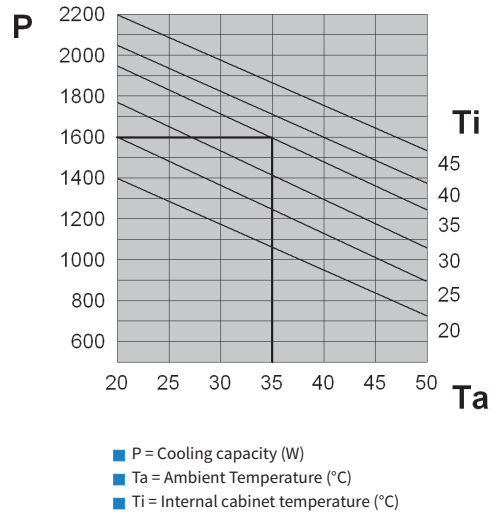

EGO16

Door- or wall-mount air conditioners

COOLING CAPACITY

1600 W

Performance

Dimensions

| Features | UoM | EGO16BT1B | EGO16BTVBX0000 | EGO16CT1B | EGO16GT1B | EGO16KTVBX0000 |
|---|-------------------|---|--|--------------|------------------|--|
| Cooling capacity EN14511 - A35A35 | W | 1600 | 1600 | 1600 | 1600 | 1600 |
| Cooling capacity EN14511 - A35A50 | W | 1230 | 1230 | 1230 | 1230 | 1230 |
| Power supply | V - Hz | 230 1~ 50-60 | 230 1~ 50-60 | 115 1~ 50-60 | 400/440 2~ 50-60 | 400/460 2~ 50-60 |
| Width | mm | 405 | 405 | 405 | 405 | 405 |
| Height | mm | 999 | 999 | 999 | 999 | 999 |
| Depth | mm | 237 | 237 | 237 | 237 | 237 |
| Max current | A | 5.3 | 6 | 12.9 | 2.9 | 3 |
| Inrush current | A | 18 | 18 | 39 | 11 | 11 |
| T Fuse | A | 10 | 10 | 20 | 6 | 5 |
| Power draw EN14511 - A35A35 | W | 820 | 850 | 840 | 840 | 960 |
| Power draw EN14511 -A35A50 | W | 940 | 970 | 960 | 960 | 1170 |
| Operating cycle | - | 100% | 100% | 100% | 100% | 100% |
| Electrical connection | - | 4-pin plug | 4-pin plug | 4-pin plug | 4-pin plug | 4-pin plug |
| R134a Refrigerant | kg | 0.46 | 0.46 | 0.46 | 0.46 | 0.43 |
| Max refrigeration circuit pressure | bar | 25 | 25 | 25 | 25 | 28 |
| External air fan capacity | m ³ /h | 1050 | 1050 | 1050 | 1050 | 1050 |
| Cabinet air fan capacity | m ³ /h | 570 | 570 | 570 | 570 | 570 |
| Internal temperature range | °C | 20-50 | 20-50 | 20-50 | 20-50 | 20-50 |
| Temperature regulation | - | Electronic thermostat factory set to 35°C | | | | |
| External temperature range | °C | 20-55* | 20-50 | 20-50 | 20-50 | 20-50 |
| EN60529 ingress protection - cabinet side | - | IP55 | IP55 | IP55 | IP55 | IP55 |
| EN60529 ingress protection - ambient side | - | IP34 | IP34 | IP34 | IP34 | IP34 |
| Noise level | dB (A) | 65 | 65 | 65 | 65 | 65 |
| Weight | kg | 40 | 40 | 42 | 42 | 42 |
| Colour | - | RAL 7035 embossed effect | | | | |
| Conformity | - | CE | CE  | CE | CE | CE  |