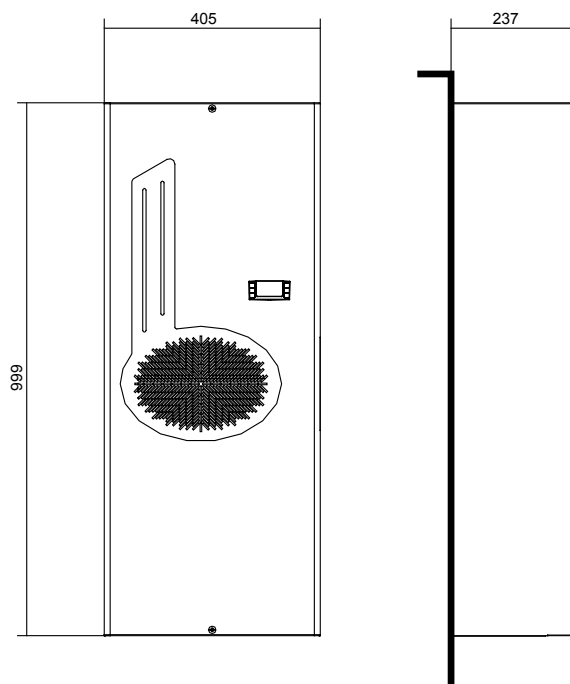

EGO16

Door- or wall-mount air conditioners

COOLING CAPACITY

1600 W

Performance

Dimensions

| Features | UoM | EGO16BT1B | EGO16BTVBX0000 | EGO16CT1B | EGO16GT1B | EGO16KTVBX0000 |
|---|-------------------|---|--|--------------|------------------|--|
| Cooling capacity EN14511 - A35A35 | W | 1600 | 1600 | 1600 | 1600 | 1600 |
| Cooling capacity EN14511 - A35A50 | W | 1230 | 1230 | 1230 | 1230 | 1230 |
| Power supply | V - Hz | 230 1~ 50-60 | 230 1~ 50-60 | 115 1~ 50-60 | 400/440 2~ 50-60 | 400/460 2~ 50-60 |
| Width | mm | 405 | 405 | 405 | 405 | 405 |
| Height | mm | 999 | 999 | 999 | 999 | 999 |
| Depth | mm | 237 | 237 | 237 | 237 | 237 |
| Max current | A | 5.3 | 6 | 12.9 | 2.9 | 3 |
| Inrush current | A | 18 | 18 | 39 | 11 | 11 |
| T Fuse | A | 10 | 10 | 20 | 6 | 5 |
| Power draw EN14511 - A35A35 | W | 820 | 850 | 840 | 840 | 960 |
| Power draw EN14511 -A35A50 | W | 940 | 970 | 960 | 960 | 1170 |
| Operating cycle | - | 100% | 100% | 100% | 100% | 100% |
| Electrical connection | - | 4-pin plug | 4-pin plug | 4-pin plug | 4-pin plug | 4-pin plug |
| R134a Refrigerant | kg | 0.46 | 0.46 | 0.46 | 0.46 | 0.43 |
| Max refrigeration circuit pressure | bar | 25 | 25 | 25 | 25 | 28 |
| External air fan capacity | m ³ /h | 1050 | 1050 | 1050 | 1050 | 1050 |
| Cabinet air fan capacity | m ³ /h | 570 | 570 | 570 | 570 | 570 |
| Internal temperature range | °C | 20-50 | 20-50 | 20-50 | 20-50 | 20-50 |
| Temperature regulation | - | Electronic thermostat factory set to 35°C | | | | |
| External temperature range | °C | 20-55* | 20-50 | 20-50 | 20-50 | 20-50 |
| EN60529 ingress protection - cabinet side | - | IP55 | IP55 | IP55 | IP55 | IP55 |
| EN60529 ingress protection - ambient side | - | IP34 | IP34 | IP34 | IP34 | IP34 |
| Noise level | dB (A) | 65 | 65 | 65 | 65 | 65 |
| Weight | kg | 40 | 40 | 42 | 42 | 42 |
| Colour | - | RAL 7035 embossed effect | | | | |
| Conformity | - | CE | CE  | CE | CE | CE  |